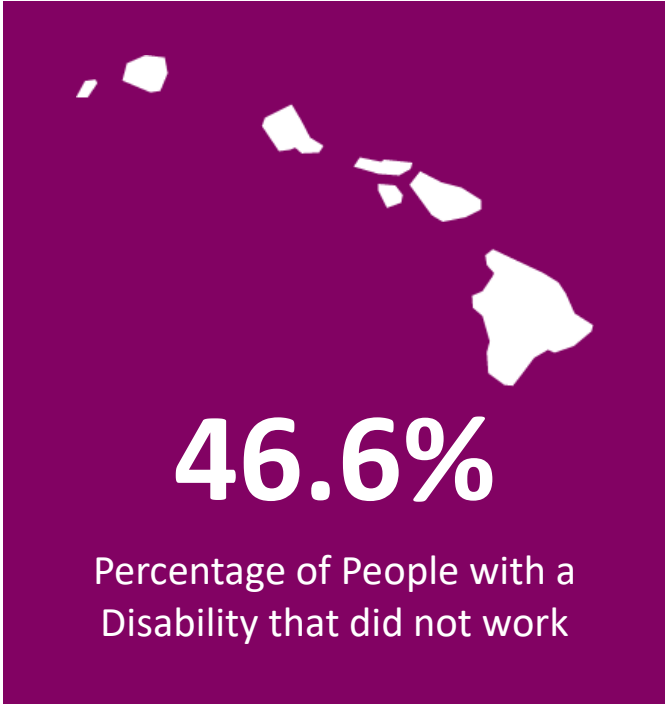

# Hawaii: Disability Employment Statistics

## Hawaii By the Numbers:

Population and Employment Statistics<sup>1</sup>

Working Age Population with a Disability (18-64): **62,405**

Percentage that did not work by Disability Type

Cognitive	54.6%
Hearing	32.5%
Ambulatory	60.5%
Visual	42.7%

## SourceAmerica/AbilityOne Network By the Numbers<sup>2</sup>

7 nonprofit agencies headquartered in Hawaii participated in the program as SourceAmerica®/AbilityOne® authorized providers.

**201**  
Individuals with Significant Disabilities Employed, including 7 Veterans